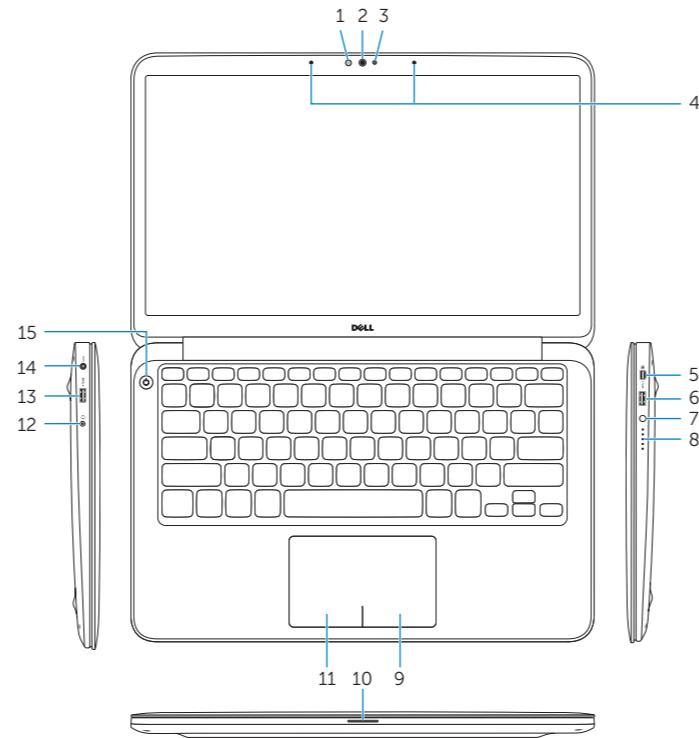

## Features

功能部件 | 功能 | 機能 | 기능

- Ambient-light sensor
- Camera
- Camera-status light
- Digital microphones (2)
- Mini DisplayPort
- USB 3.0 port with PowerShare
- Battery-status button
- Battery-status lights (5)
- Right-click area
- Power-status light
- Left-click area
- Headset port
- USB 3.0 port with PowerShare
- Power-adapter port
- Power button
- Regulatory and Service Tag labels